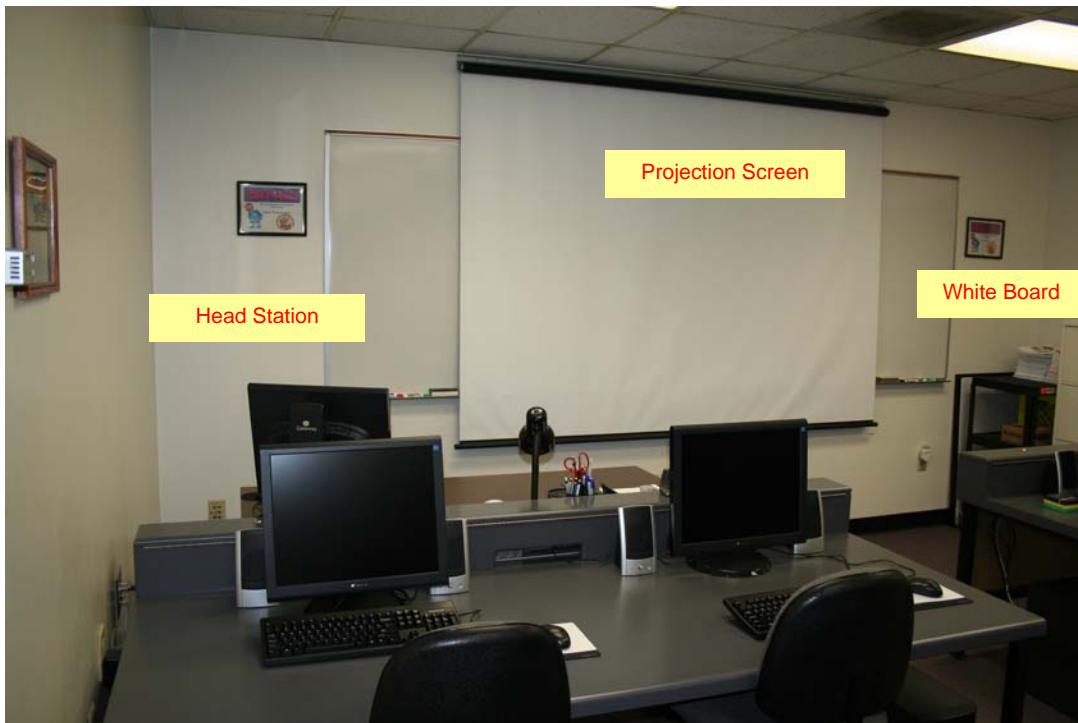

ITSS Training Room #361 Layout:

Location: 3rd Floor; Upson II

[Software/Hardware Currently Available on the Machines in Room 361](#)

Front View:

- Head Station (Instructor)
- Projection Screen
- White Board
- 16 Workstations (Student)

Mounted Projection Unit

Front View: Training Room

**Side View:
Back of Training Room**

Mounted Projection Unit

**Center View:
Back of Training Room**