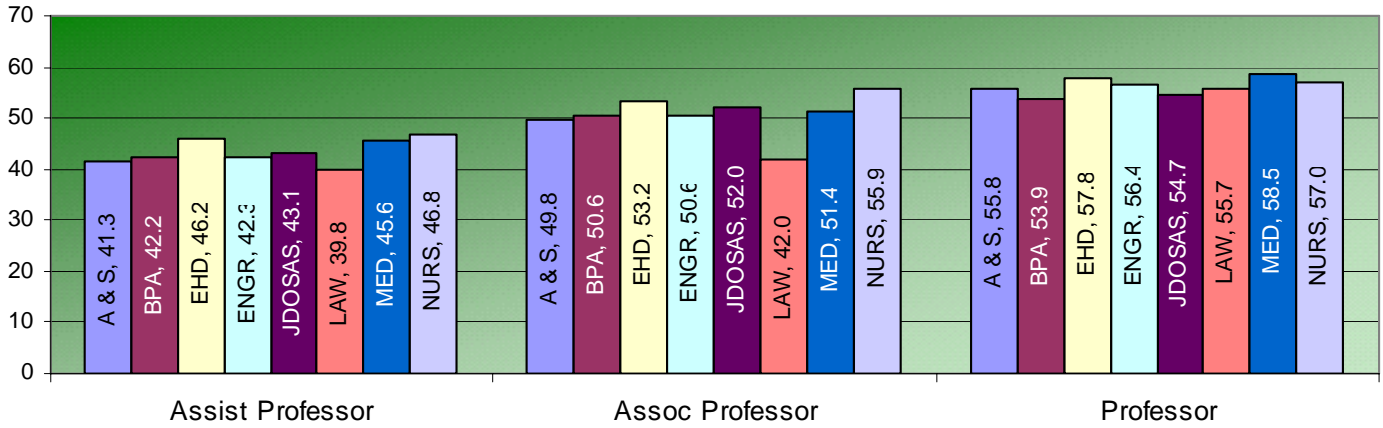

University of North Dakota

Instructional Faculty Aging Charts

Age as of November 1

Average Age of the 2006 Faculty, by College

Comparison of Average Age of the 2001 & 2006 Faculty, by Rank

Comparison of Average Age of the 2001 & 2006 Faculty, by Gender